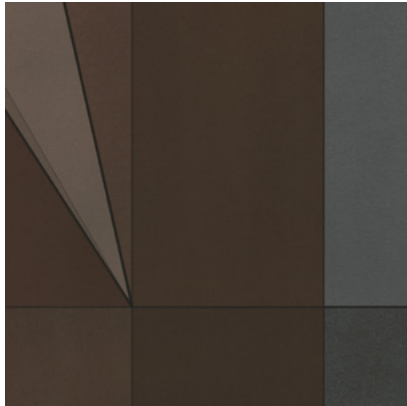

Calico

EVOKE

Tear Sheet

Invoke is an expression
of the unseen.

CASTLE

DANCE

EXPRESSION

MEANDER

MEDITATE

METROPOLIS

QUILT

SKYLINE

Evoked Meditate

Suitable for residential and some commercial projects

COLOR

Meditate