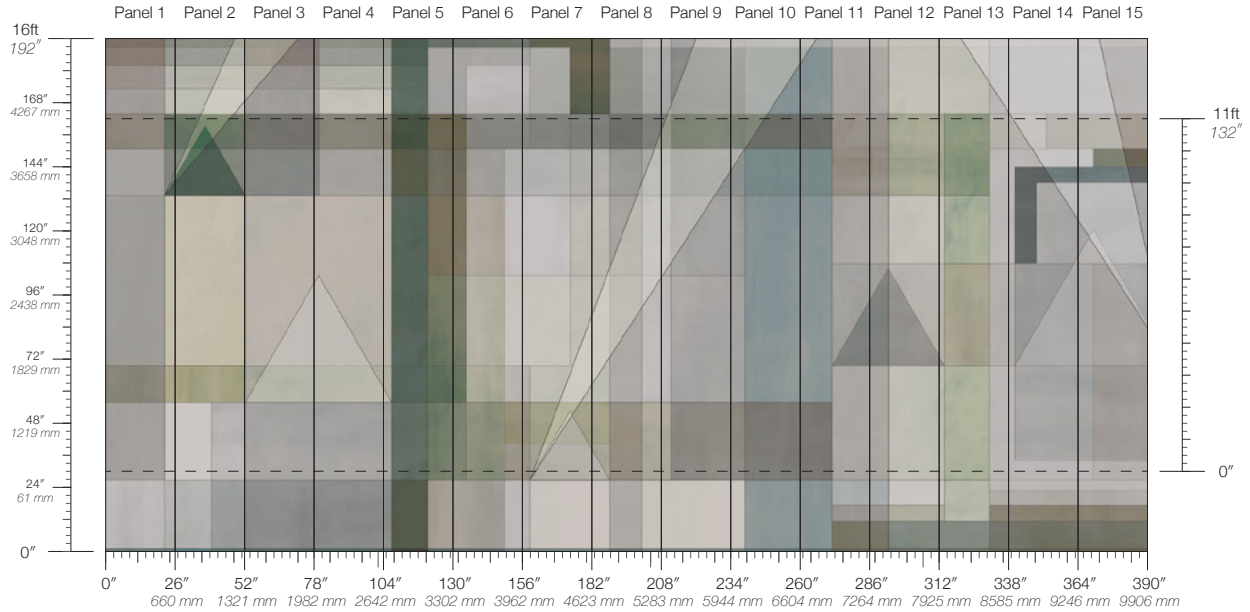

MEDITATE

METROPOLIS

QUILT

SKYLINE

Evoked Meditate

Suitable for residential and some commercial projects

COLOR

Meditate

SPECS

100% Cellulose face
Non-woven backing
7.1 oz per linear yard
117 g per linear meter
Smooth surface texture

DISCLAIMER

Refer to our website to see the full mural artwork. Reference the physical sample for color and texture. Panel maps represent mural artwork only.

PANEL WIDTH

26" / 661 mm trimmed

PRICE

Available upon request

PANEL HEIGHT

132" / 3353 mm standard
192" / 4877 mm extended

ORIGIN

USA