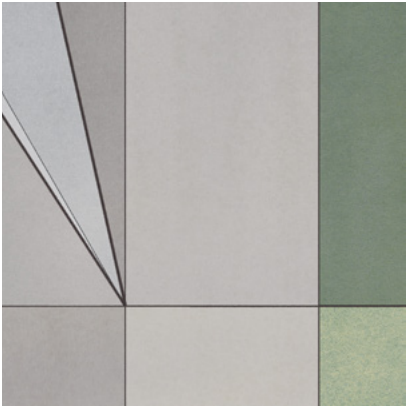

Calico

EVOKE

Tear Sheet

Invoke is an expression
of the unseen.

CASTLE

DANCE

EXPRESSION

MEANDER

MEDITATE

METROPOLIS

QUILT

SKYLINE

Evoked Meditate

Suitable for residential and some commercial projects

COLOR

Meditate