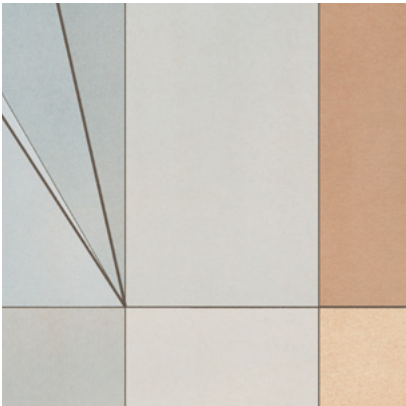

Calico

EVOKE

Tear Sheet

Invoke is an expression
of the unseen.

CASTLE

DANCE

EXPRESSION

MEANDER

MEDITATE

METROPOLIS

QUILT

SKYLINE

Evoked Meditate

Suitable for residential and some commercial projects

COLOR

Meditate