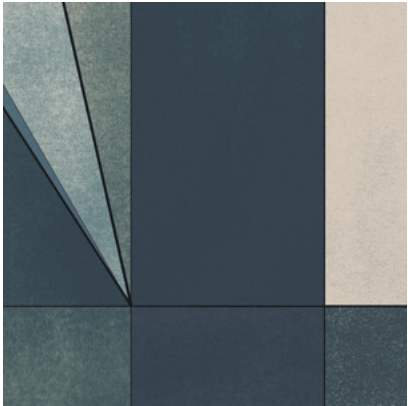

Calico

EVOKE

Tear Sheet

Invoke is an expression
of the unseen.

CASTLE

DANCE

EXPRESSION

MEANDER

MEDITATE

METROPOLIS

QUILT

SKYLINE

Evoked Meditate

Suitable for residential and some commercial projects

COLOR

Meditate

PANEL WIDTH

26" / 661 mm trimmed

PRICE

Available upon request

PANEL HEIGHT

132" / 3353 mm standard
192" / 4877 mm extended

ORIGIN

USA