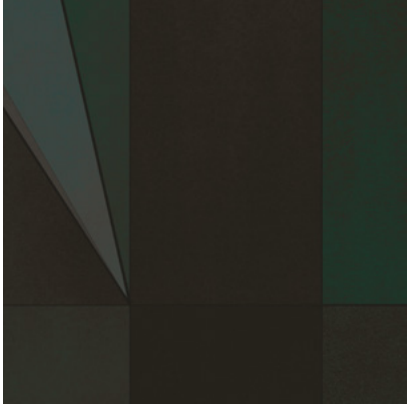

Calico

EVOKE

Tear Sheet

Invoke is an expression
of the unseen.

CASTLE

DANCE

EXPRESSION

MEANDER

MEDITATE

METROPOLIS

QUILT

SKYLINE

Evoked Meditate

Suitable for residential and some commercial projects

COLOR

Meditate